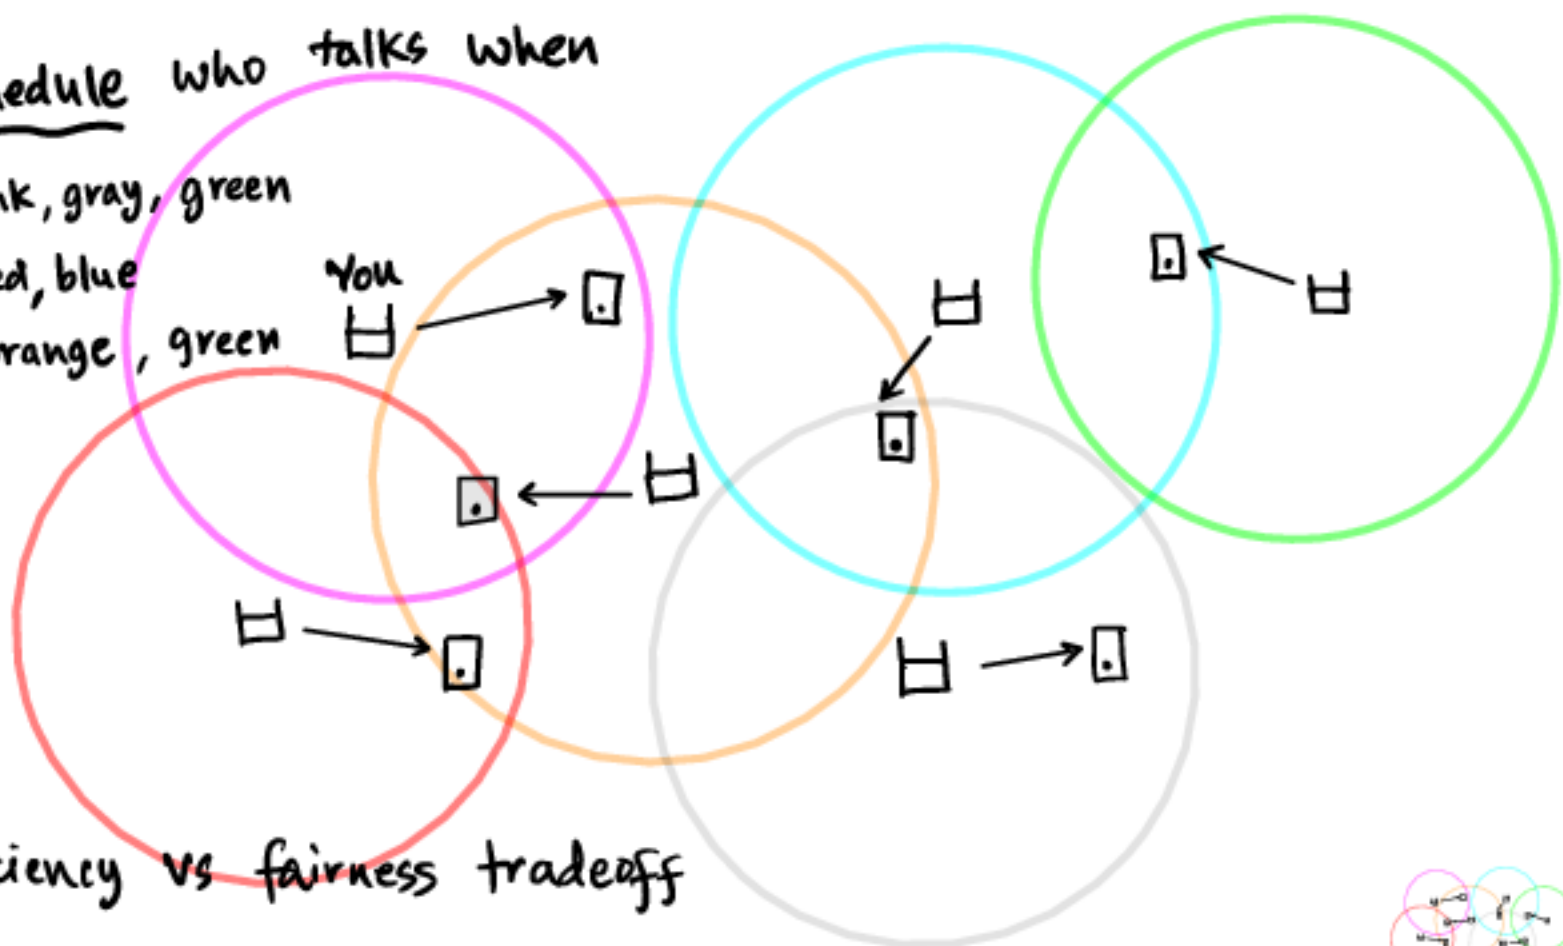

⑧ Wifi : Each participant must take turns

Round robin happens at the time scale of 100 microseconds.

9

But who should wait and who should talk?

9 But who should wait and who should talk?

schedule who talks when

- $t_1$ : Pink, gray, green
- $t_2$ : red, blue
- $t_3$ : orange, green

efficiency vs fairness tradeoff

10